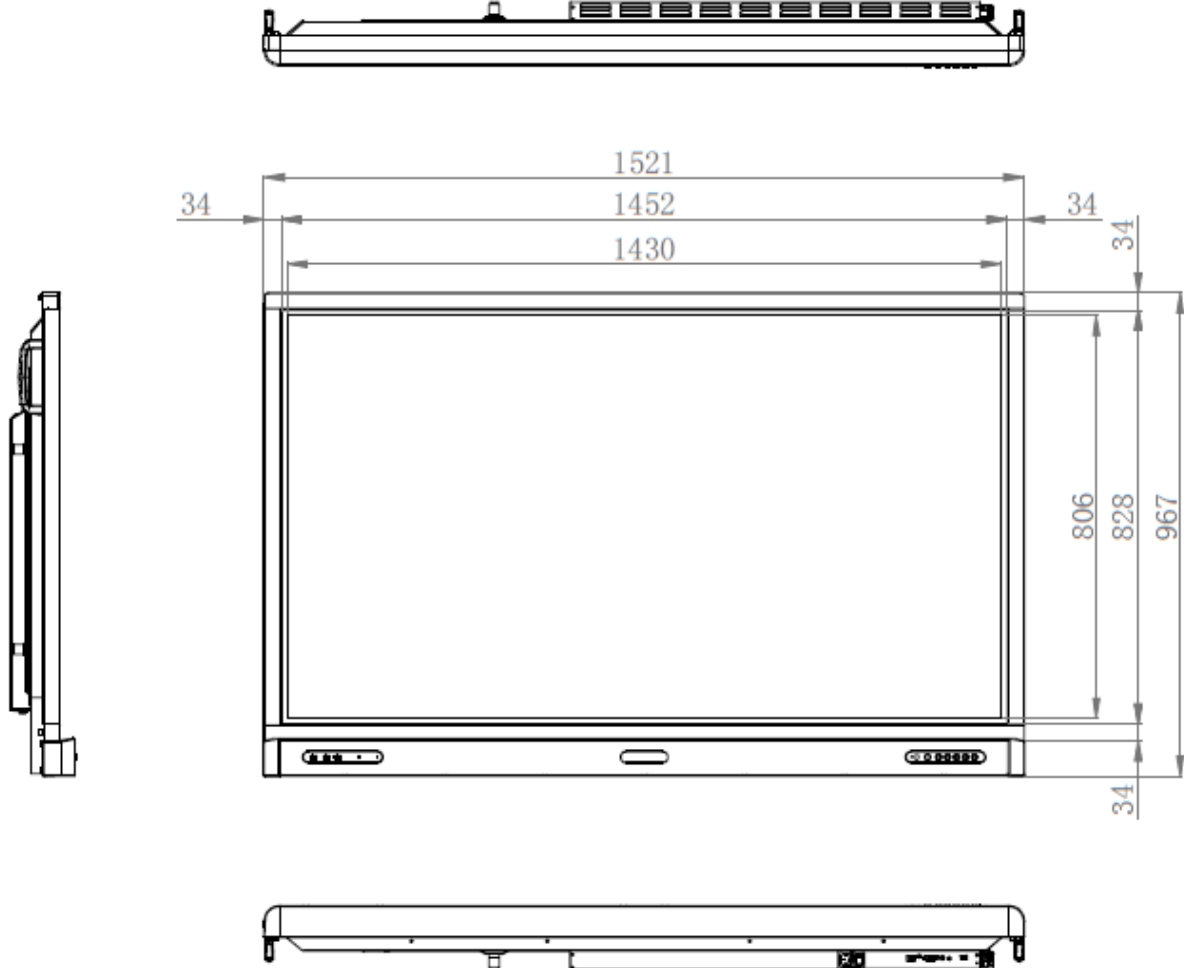

Data sheet

Dimension: