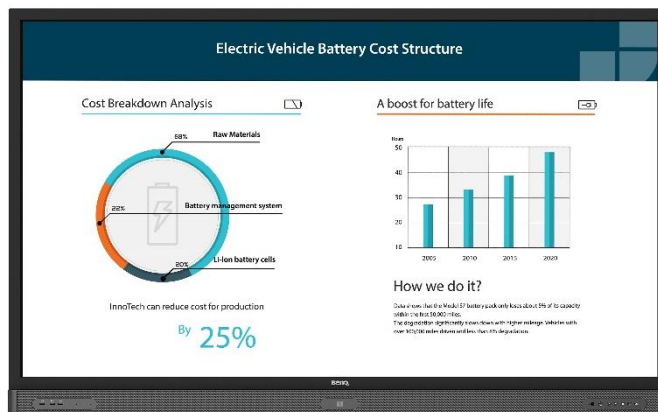

Data sheet

BenQ RP654K

large format touch screen

- 4K UHD 3840 x 2160 LED Panel
- Android 5.1 OS System
- integrated soundbar
- Annotation Software
- IR 20 Point Touch
- Anti-Glare & Germ-Resistant Screen

HDMI

Panel	Model : RP654K Art. No. / EAN Code : 9H.F3KTC.DE1 / 471 8755 06915 4 Type : 165,1 cm / 65" Wide TFT, IPS-Panel Native resolution : 3840 x 2160 4K UHD / 16:9 Panel / pixel pitch : 10 bit / 0.496 mm Cover Glass Thickness / Hardness : 4 mm / 7H AG coating : AG80 incl. AG+ (anti-glare and germ-resistant) Backlight : Direct LED Viewing angle H / V : 178° / 178° Contrast (static) : 1200:1 Brightness : 350 cd/m² Response time : 8 ms
Connection	Input : Power AC, Audio line-in, HDMI x 3 (HDMI 1,4 x2 ; HDMI 2.0 x1), Composite Video (RCA), Composite audio, VGA D-Sub, USB Type A x6 (USB 2.0 x5; USB 3.0 x1) USB Type B x 2, RS232, RJ45, DP, option slot-in board
Control	Output : HDMI out, Audio COAX out Touch Technology : Multitouch (infrared) 20 touches (for Win7/8/10) Resolution / capacity : 32767 x 32767 / 20 simultaneous touches PC Compatibility : Win XP, Win Vista, Win7/8/10, Linux, MAC Accuracy : ±2mm over 90% of touchable area Controls : On/Off Switch, 5 OSD buttons Functions : Image Setting, Source / Volume Control, Proof of Image retention, HDMI-HDCP, HDMI-MHL, 10 Bit color processing, Scheduling, Ambient Light Sensor, Total turn-on time, Low Blue Light, MDA Software : Android 5.1 OS, EZWrite 4.0, WPS (office viewer App)
Extra	Speaker : 16W x 2 soundbar Storage memory : 16 GB Mounting : 600 x 400 mm / M8 Mounting direction : Landscape Operation time hours/days : 18/7
Energy	Power supply : Internal Voltage for operation : 100 ~ 240 VAC ; 50 / 60 Hz Power consumption (max.) : 300 W (sleep mode) : < 0.5 W
Certification	Safety : CE
Environment	Operation : + 0 ~ +40°C ; 20 ~ 80% air humidity Storage : -10 ~ +40°C ; 10 ~ 90% air humidity
Characteristic	Weight net.: 49 kg Housing color / material : black / metal Dimension (W x H x T) : 1521 x 967 x 128 mm Accessories : Quick Start Guide, Remote incl. Batteries, Power- / Audio- / VGA- and USB cable, 2x Touch pen (NFC) Software license card manual (electronic) Warranty term : 3 years OSE (on site exchange)

Because it matters