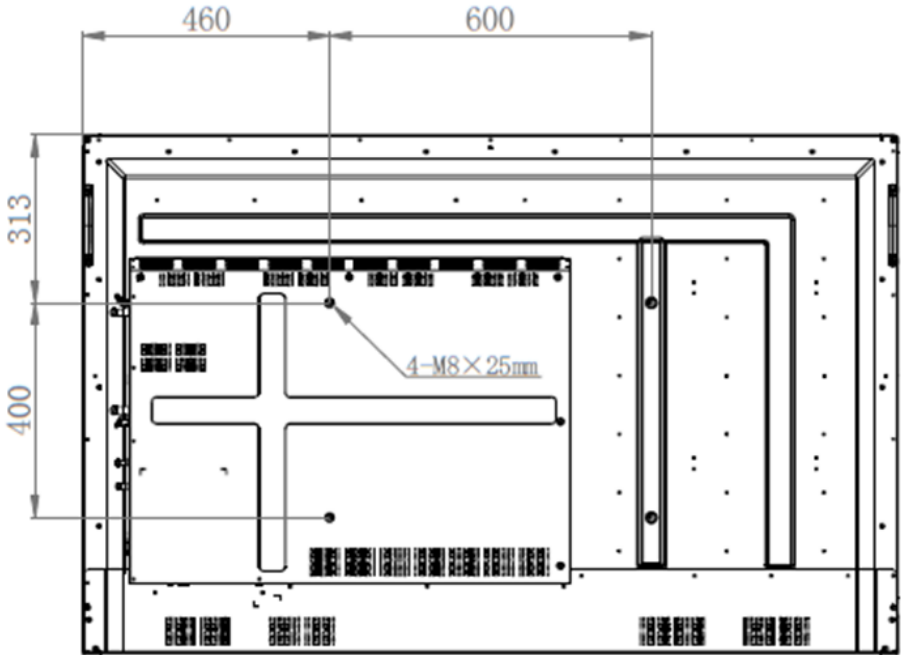

Wall Mount:

Latest Update 2017-06-20
Datasheets also available on: www.BenQ.nl, www.BenQ.be
BenQ Benelux B.V., Meerenakkerweg 1-17, 5652 AR, Eindhoven

Because it matters